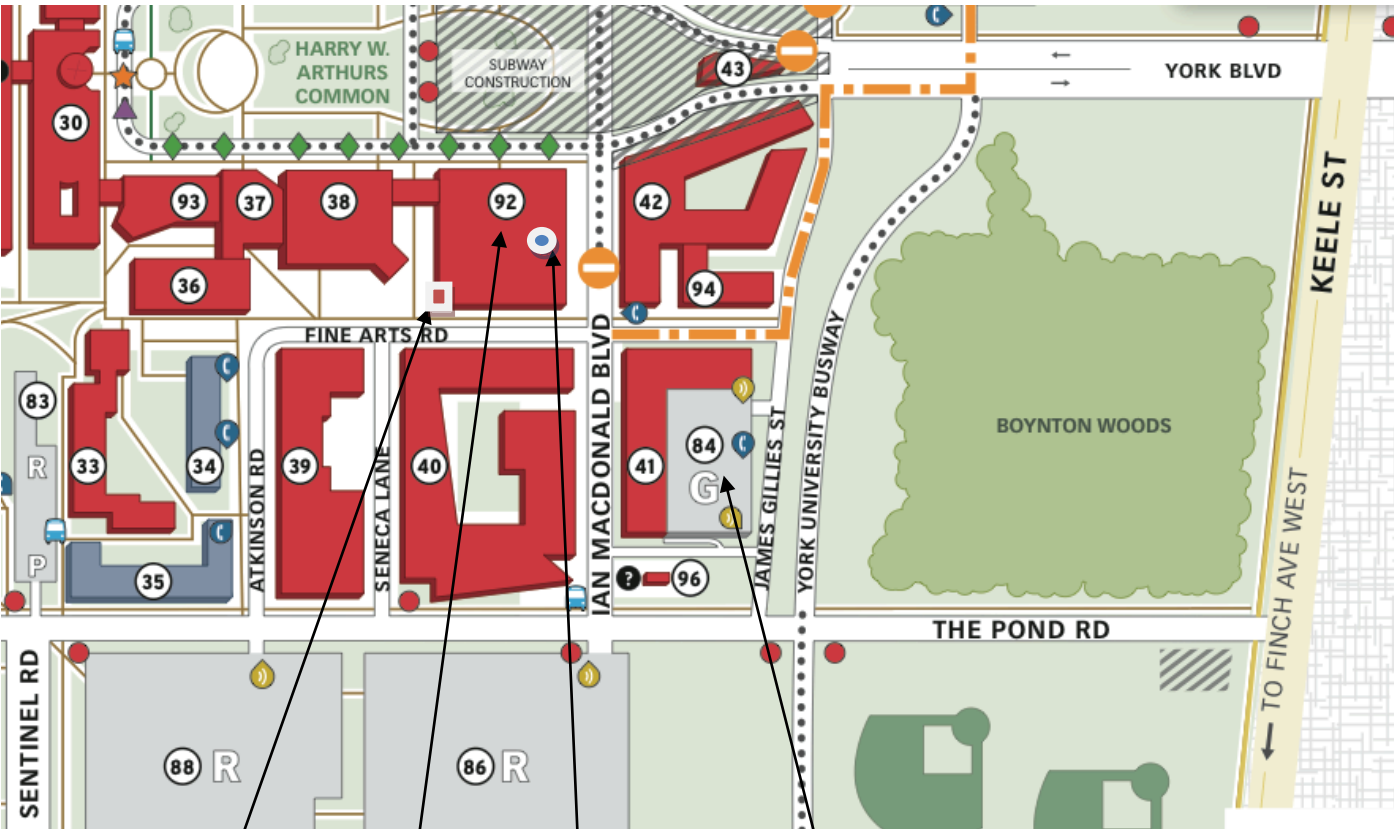

<http://finearts.yorku.ca/perform/facilities-location>
(for full campus map)

 ACCESS CLOSED
 DETOUR ROUTE

Loading Dock

Accolade East (ACE)

Visitor Parking

CIBC Lobby

From Highway 401

- Take Hwy. 401 to Keele Street
- Exit at Keele Street and go north
- Turn left (West) on Finch Avenue
- Turn right (North) on Sentinel Rd.
- Turn right onto the campus at The Pond Road

From Highway 407

- Take Hwy. 407 to Keele Street
- Exit at Keele Street and go south
- Follow Keele Street south of Steeles Avenue (the campus is on your right)
- Turn right onto the campus via The Pond Road, south of Steeles Avenue

From Highway 400 (southbound)

- Take Hwy. 400 south to Hwy. 7
- Exit onto Hwy. 7 and go left (East)
- Follow Hwy. 7 east to Keele Street
- At Keele Street turn right (South) (campus on right)
- Turn onto the campus at The Pond Road, south of Steeles Avenue

From Highway 400 (northbound)

- Take Hwy. 400 north to Steeles Avenue
- Exit onto Steeles Avenue and go right (East)
- Follow Steeles Avenue east to Keele Street
- At Keele Street go right (South) (campus on right)
- Turn onto the campus at York Boulevard, south of Steeles Avenue